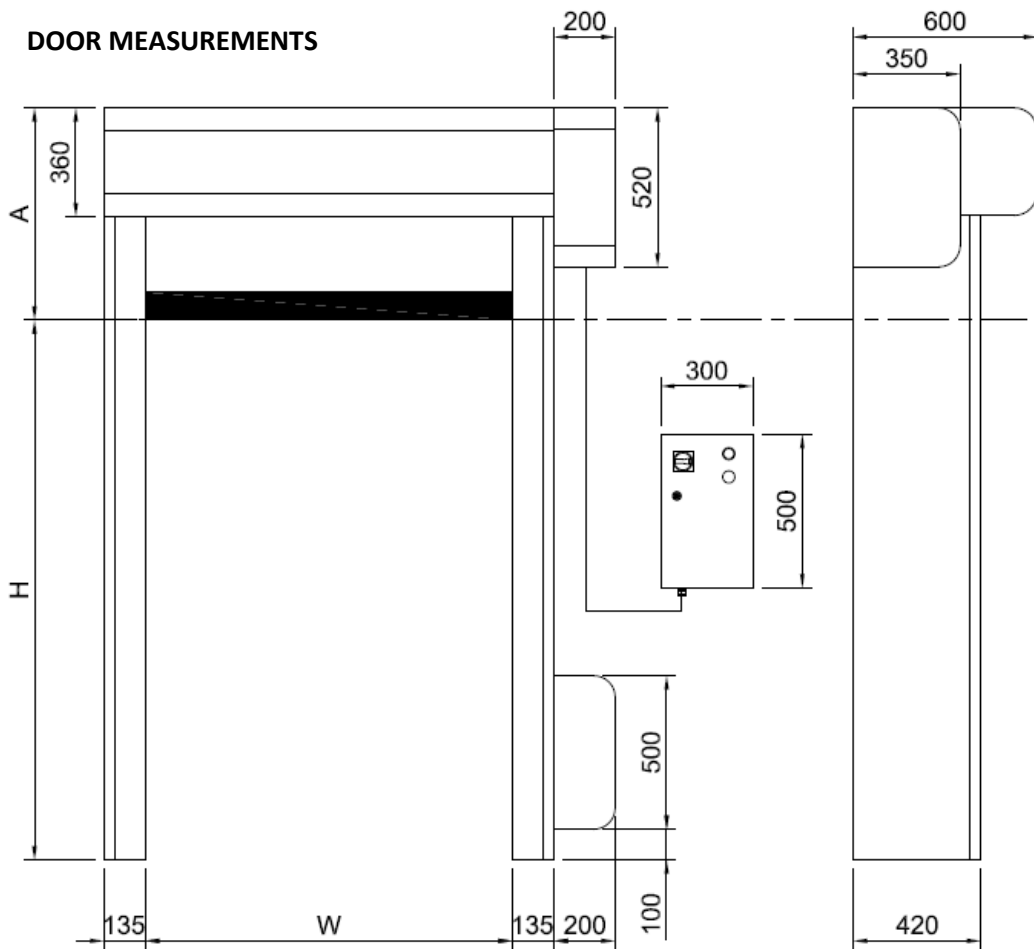

**DOOR MEASUREMENTS**

A: 1000

**FIXING DETAILS**

**DNA PRODUCTS**  
 Unit 2 Holme Street  
 Grimsby  
 North East Lincolnshire  
 DN32 9AD

**Tel: 01472 361 601**  
**Email: [sales@dna-products.co.uk](mailto:sales@dna-products.co.uk)**  
**Website: [www.dna-products.co.uk](http://www.dna-products.co.uk)**